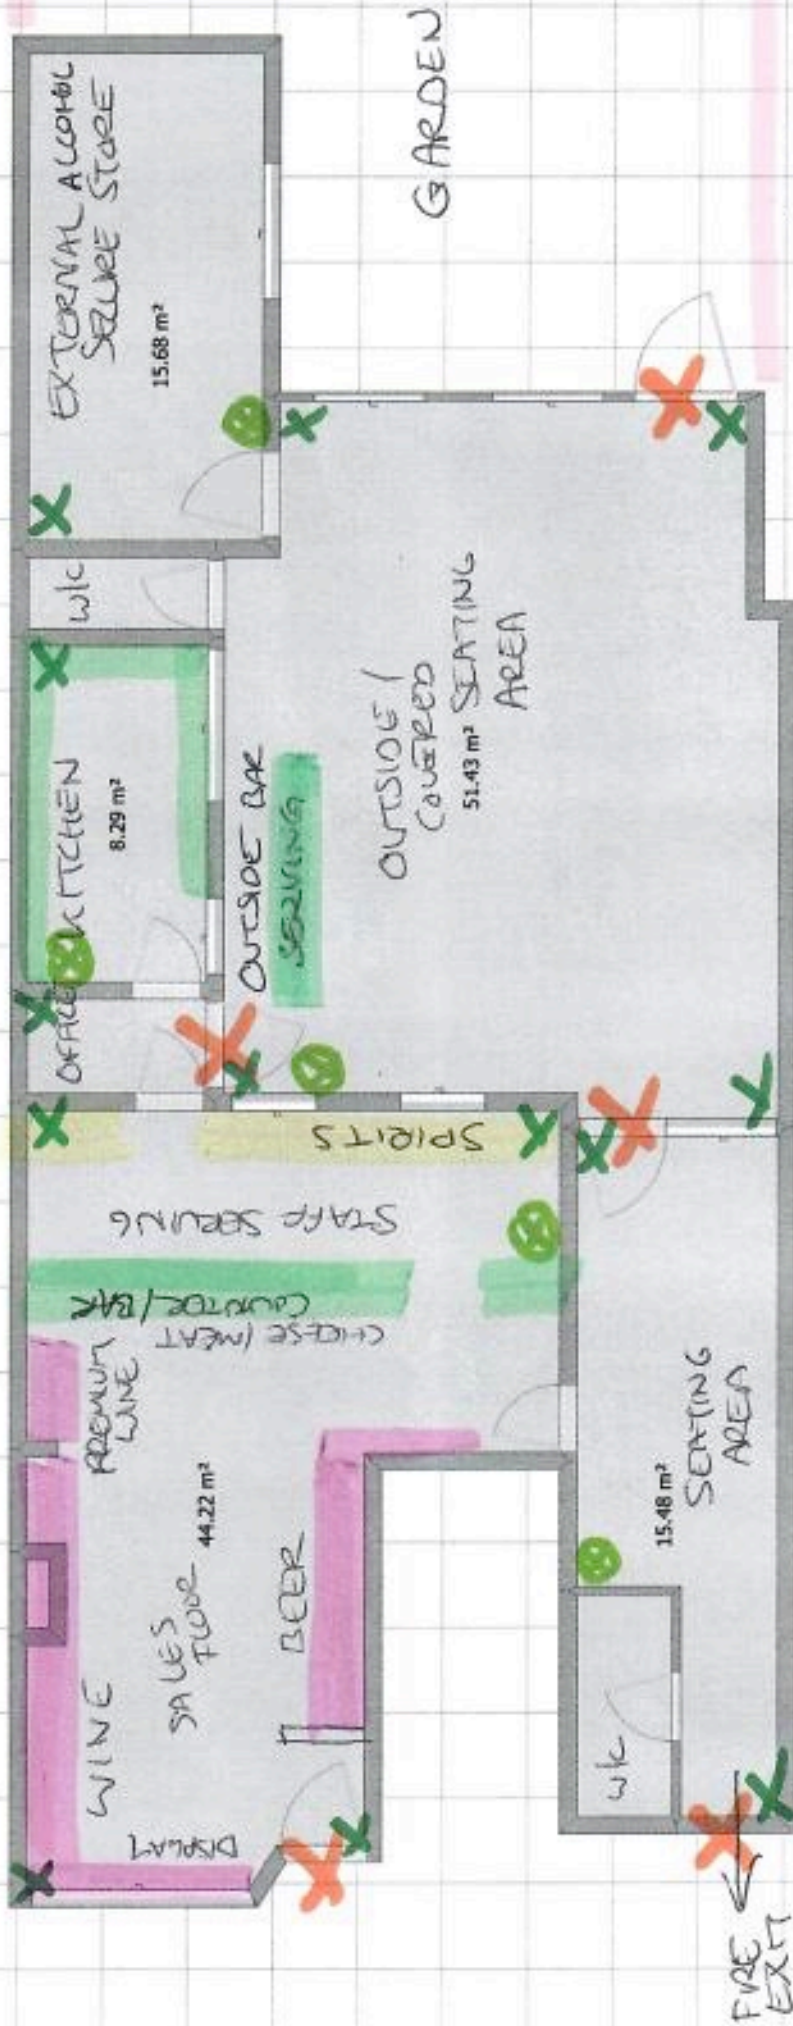

PROPOSED WINE MERCHANT / DELI IN LINGFIELD

GARDEN EXTENDS 20 METERS

- X CCTV POINT
- X FIRE EXIT
- FIRE / SAFETY EQUIPMENT